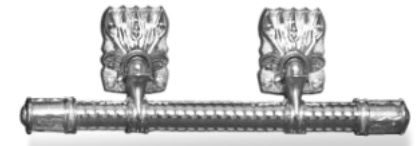

White Russian Cross
• 1500mm high

Orthodox Cross
• 1310mm high

Chinese Cross
• 1200mm high

Handles | TIMBER & METAL HARDWARE

216as Woodbar
(Rosewood and Silver)

216as Woodbar
(White and Silver)

216ag Woodbar
(Ceadr and Gold)