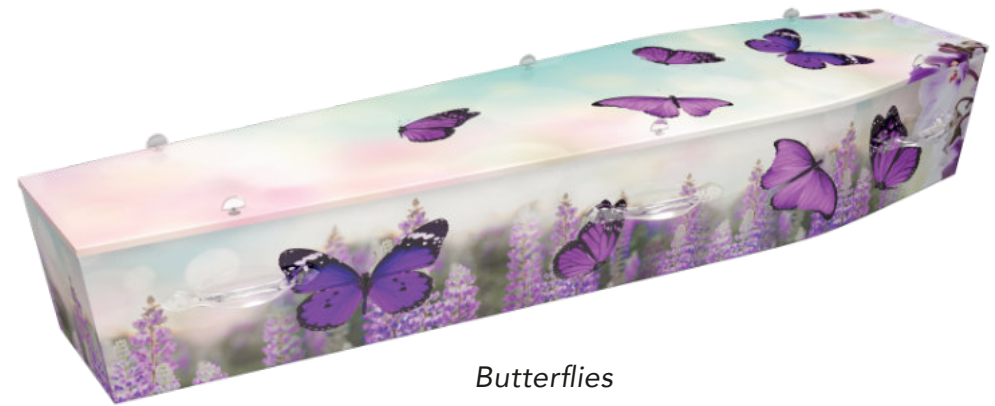

Butterflies