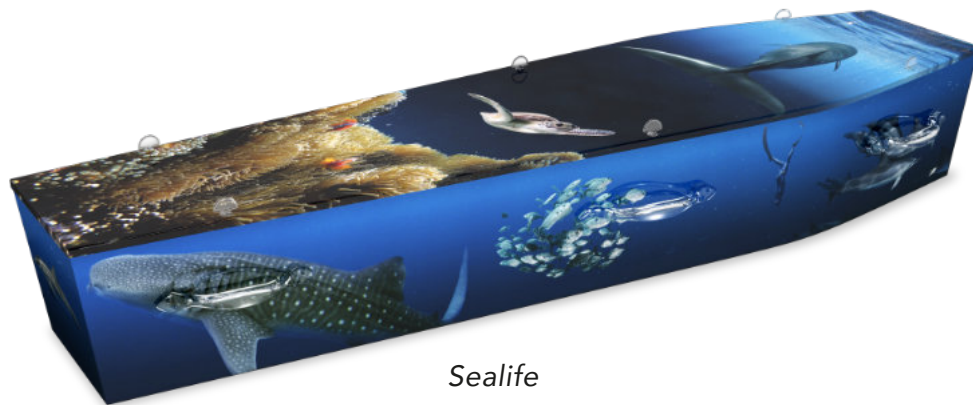

Purple Daisy

Sealife